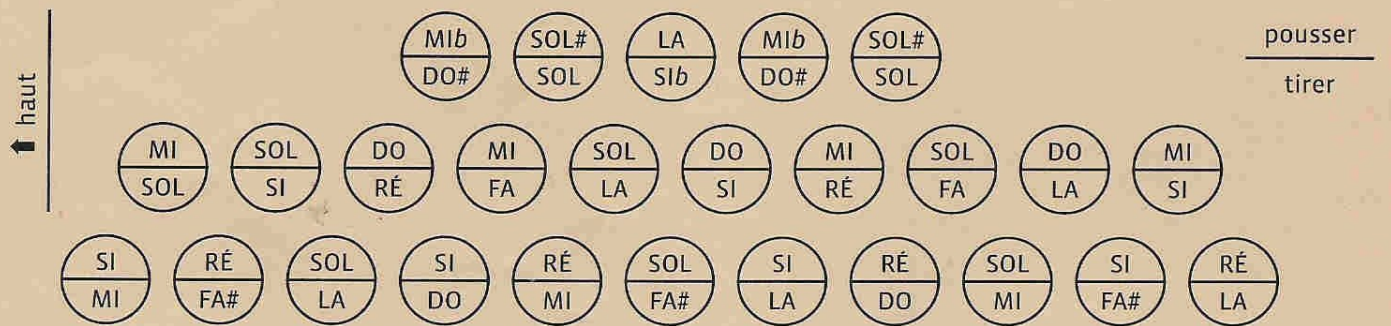

la maison de l'accordéon

Plans de clavier courants pour la tonalité sol/do

accordéons diatoniques Castagnari

↑ haut

tirer / pousser

CASTAGNARI 33/12 SOL/DO JPL

CASTAGNARI 33/12 SOL/DO FH Big BENNY

CASTAGNARI 21+5 SOL/DO JPL

CASTAGNARI 21/8 OU 21+2/8 SOL/DO STANDARD

This document was created with Win2PDF available at <http://www.win2pdf.com>.  
The unregistered version of Win2PDF is for evaluation or non-commercial use only.  
This page will not be added after purchasing Win2PDF.