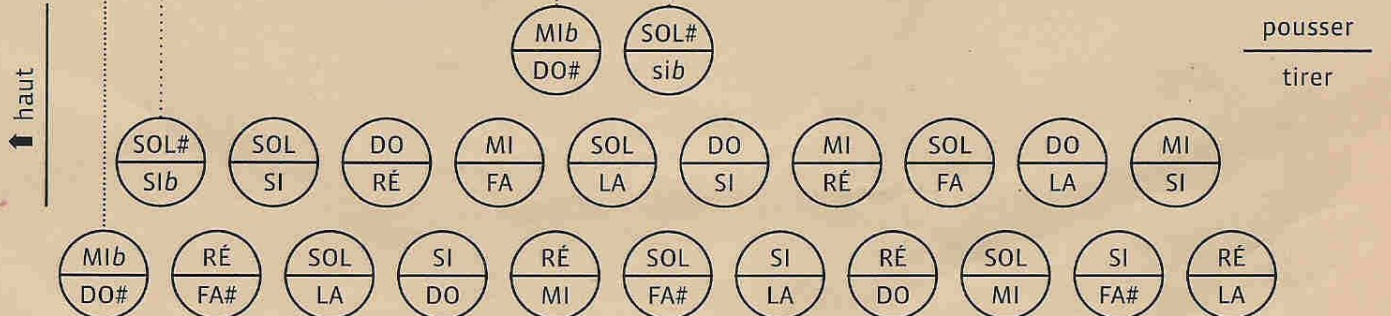

la maison de l'accordéon

Plans de clavier courants pour la tonalité sol/do

accordéons diatoniques Castagnari

↑ haut

tirer / pousser

CASTAGNARI 33/12 SOL/DO JPL

CASTAGNARI 33/12 SOL/DO FH Big BENNY

CASTAGNARI 21+5 SOL/DO JPL

CASTAGNARI 21/8 OU 21+2/8 SOL/DO STANDARD

This document was created with Win2PDF available at <http://www.win2pdf.com>.  
The unregistered version of Win2PDF is for evaluation or non-commercial use only.  
This page will not be added after purchasing Win2PDF.