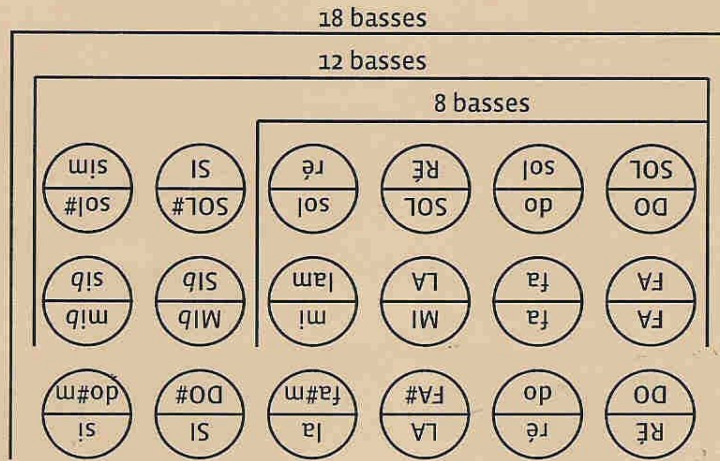

la maison de l'accordéon

Plans de clavier courants pour la tonalité sol/do

accordéons diatoniques Castagnari

↑ haut

tirer / pousser

CASTAGNARI 33/12 SOL/DO JPL

CASTAGNARI 33/12 SOL/DO FH Big BENNY

CASTAGNARI 21+5 SOL/DO JPL

CASTAGNARI 21/8 OU 21+2/8 SOL/DO STANDARD

This document was created with Win2PDF available at <http://www.win2pdf.com>.  
The unregistered version of Win2PDF is for evaluation or non-commercial use only.  
This page will not be added after purchasing Win2PDF.